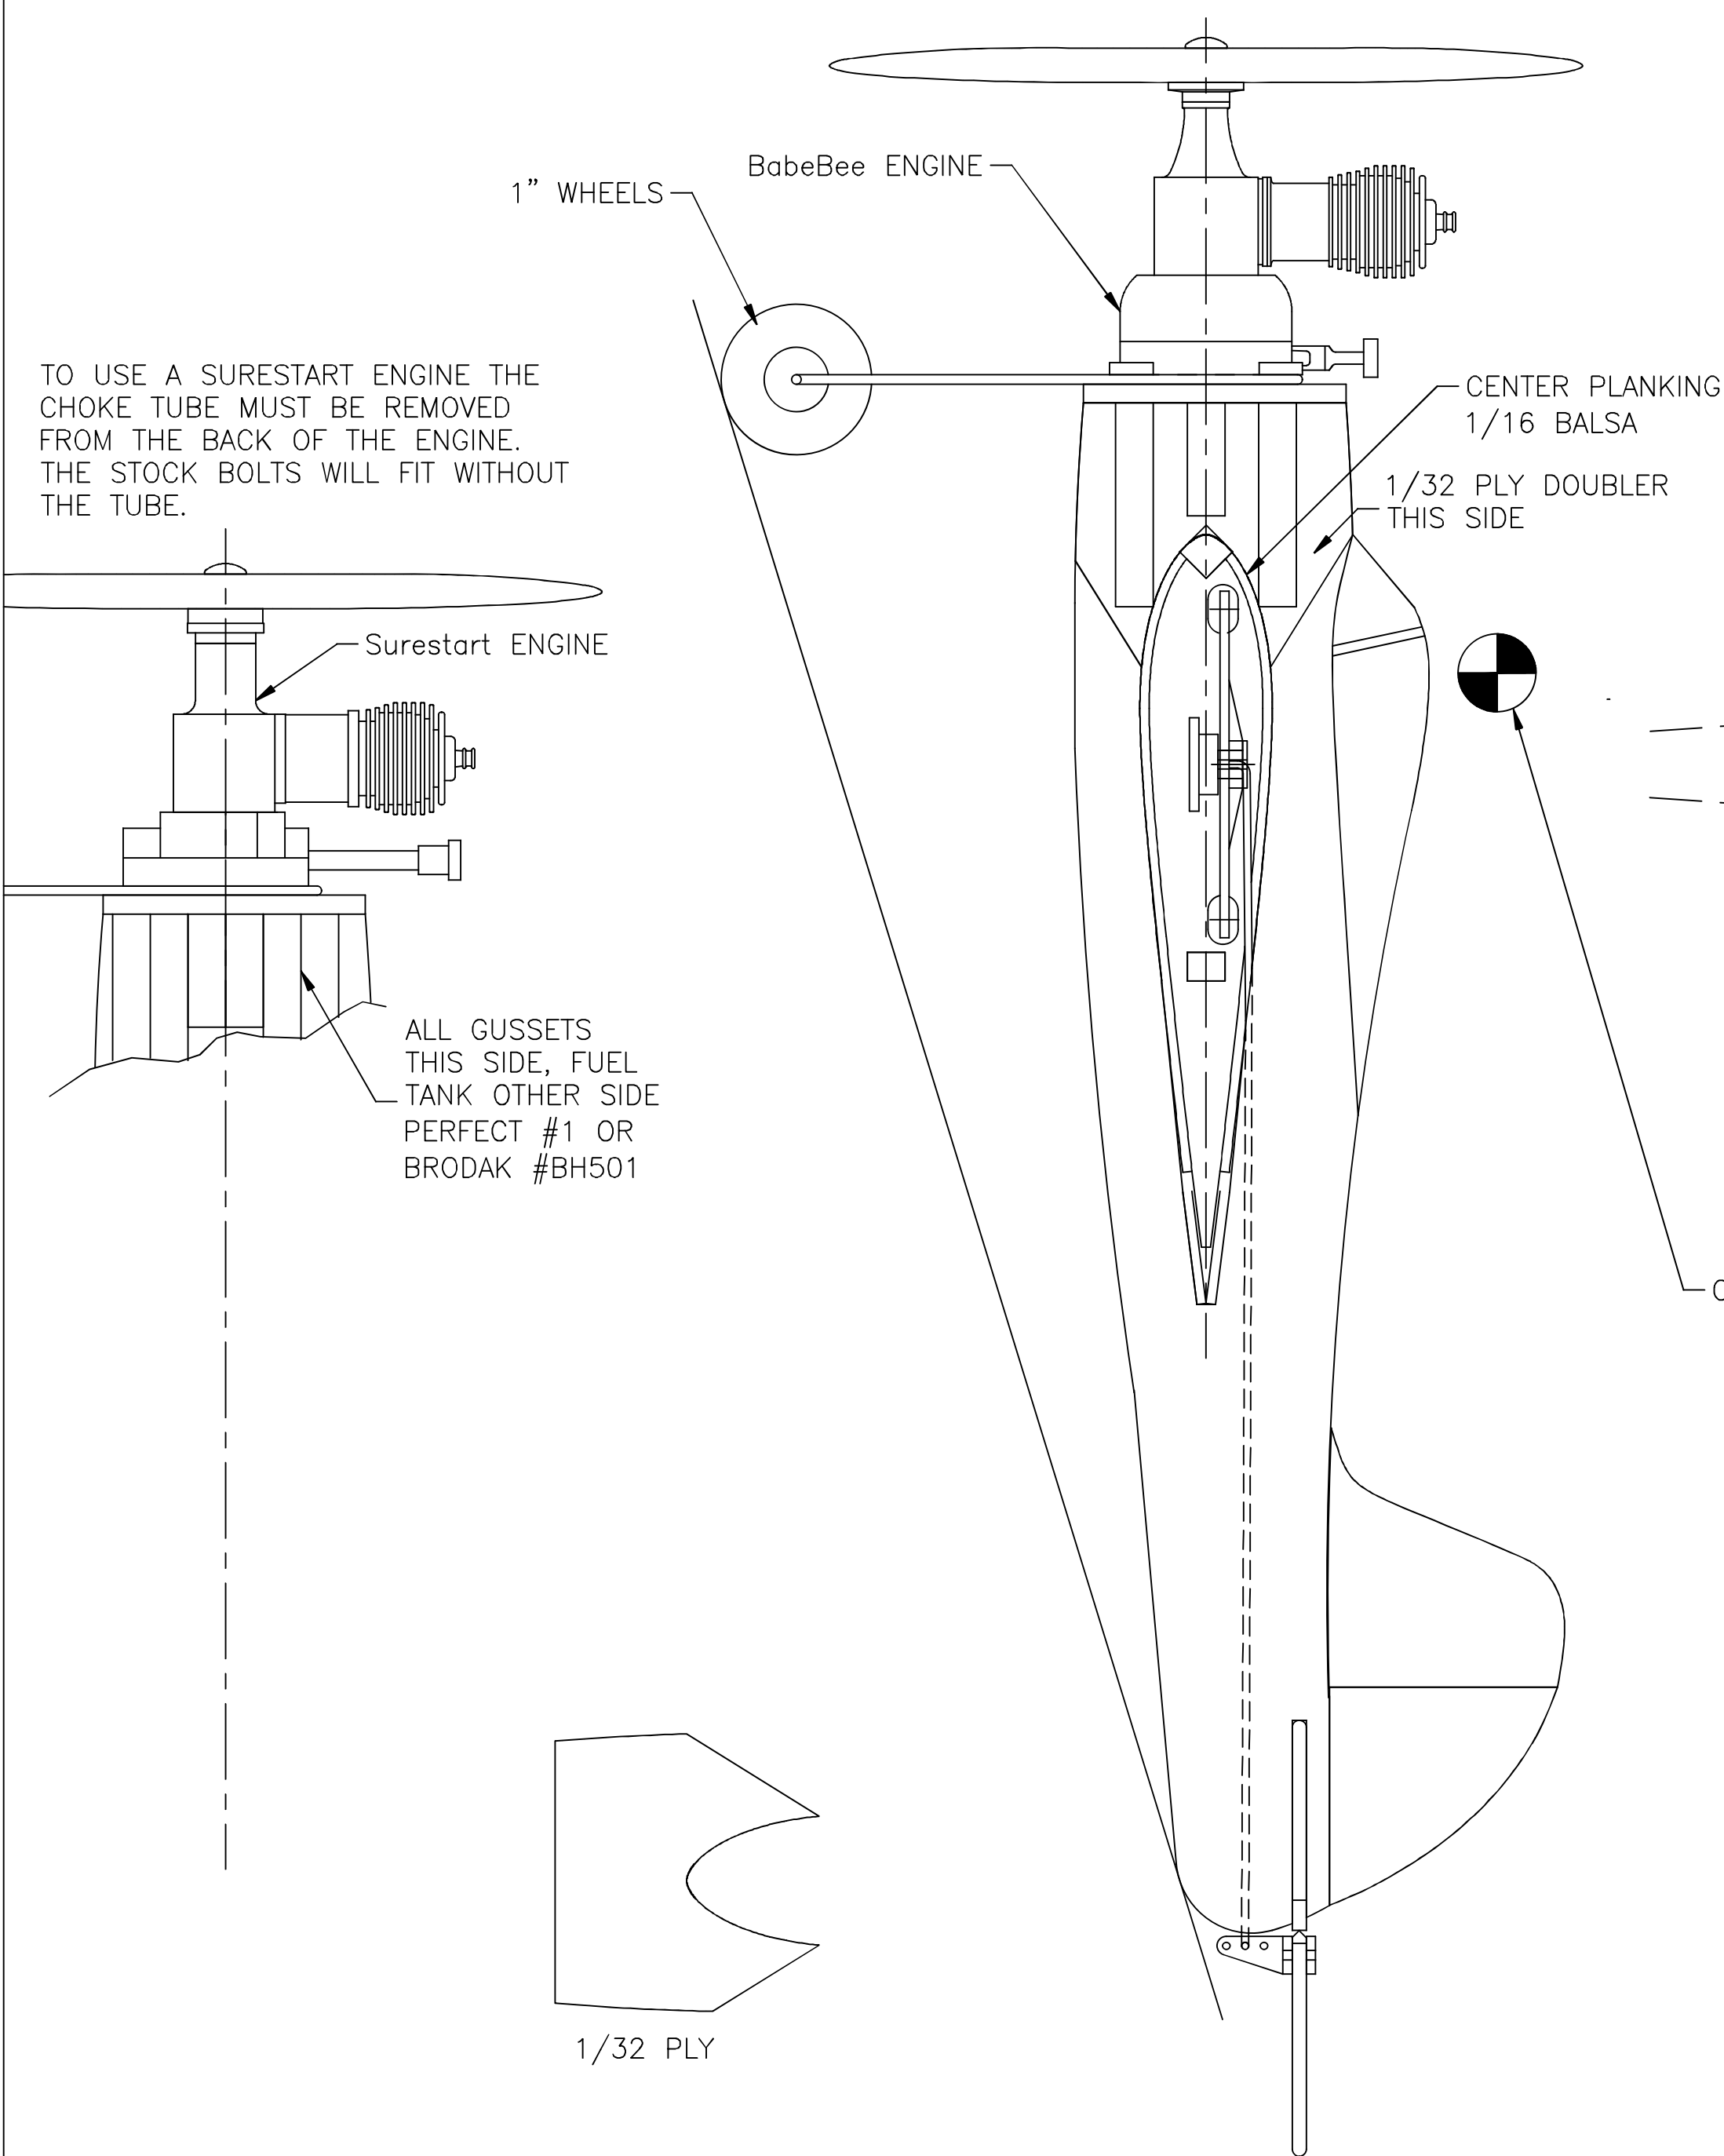

WARNING— DANGER!
 DO NOT FLY NEAR POWER LINES!
 INSTANT DEATH CAN RESULT FROM
 CONTACT WITH, OR PROXIMITY TO
 ELECTRIC POWER LINES.

BASED ON
 MATT KANIA'S
RINGMASTER

BABY RINGMASTER
 1/2 A
 21" SPAN 95 SQ. IN.
 STERLING KIT S13

CHECKED	APPROVED	PLANS
DRAWN	DATE 6 AUG 08	DWG NO BRM
SCALE FULL		REV. 1 SHEET 1 OF 1