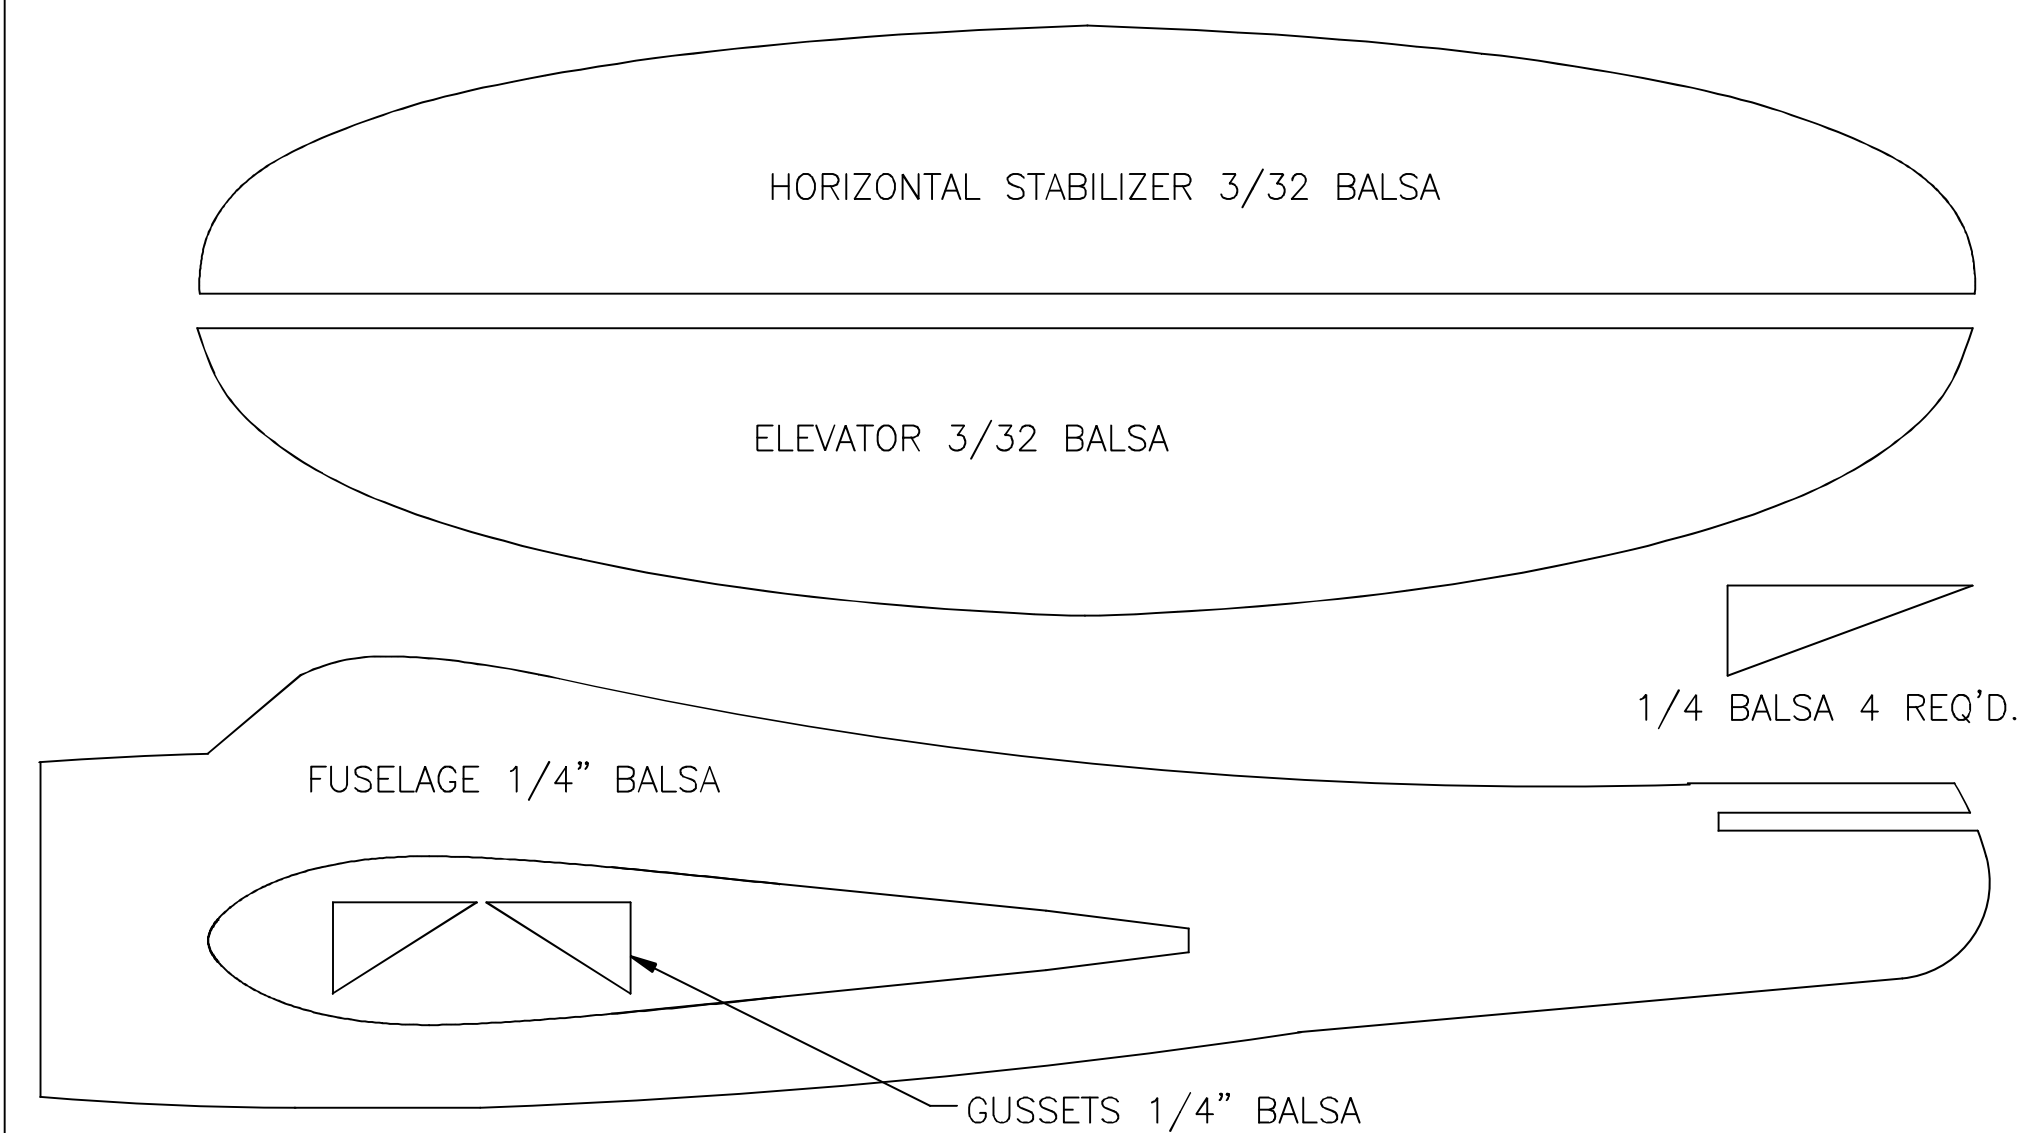

WARNING— DANGER!
 DO NOT FLY NEAR POWER LINES!
 INSTANT DEATH CAN RESULT FROM
 CONTACT WITH, OR PROXIMITY TO
 ELECTRIC POWER LINES.

BASED ON
 MATT KANIA'S
RINGMASTER

BABY RINGMASTER
 1/2 A
 21" SPAN 95 SQ. IN.
 STERLING KIT S13

CHECKED	APPROVED	PLANS
DRAWN	DATE 6 AUG 08	DWG NO BRM
SCALE FULL		REV. 1 SHEET 1 OF 1