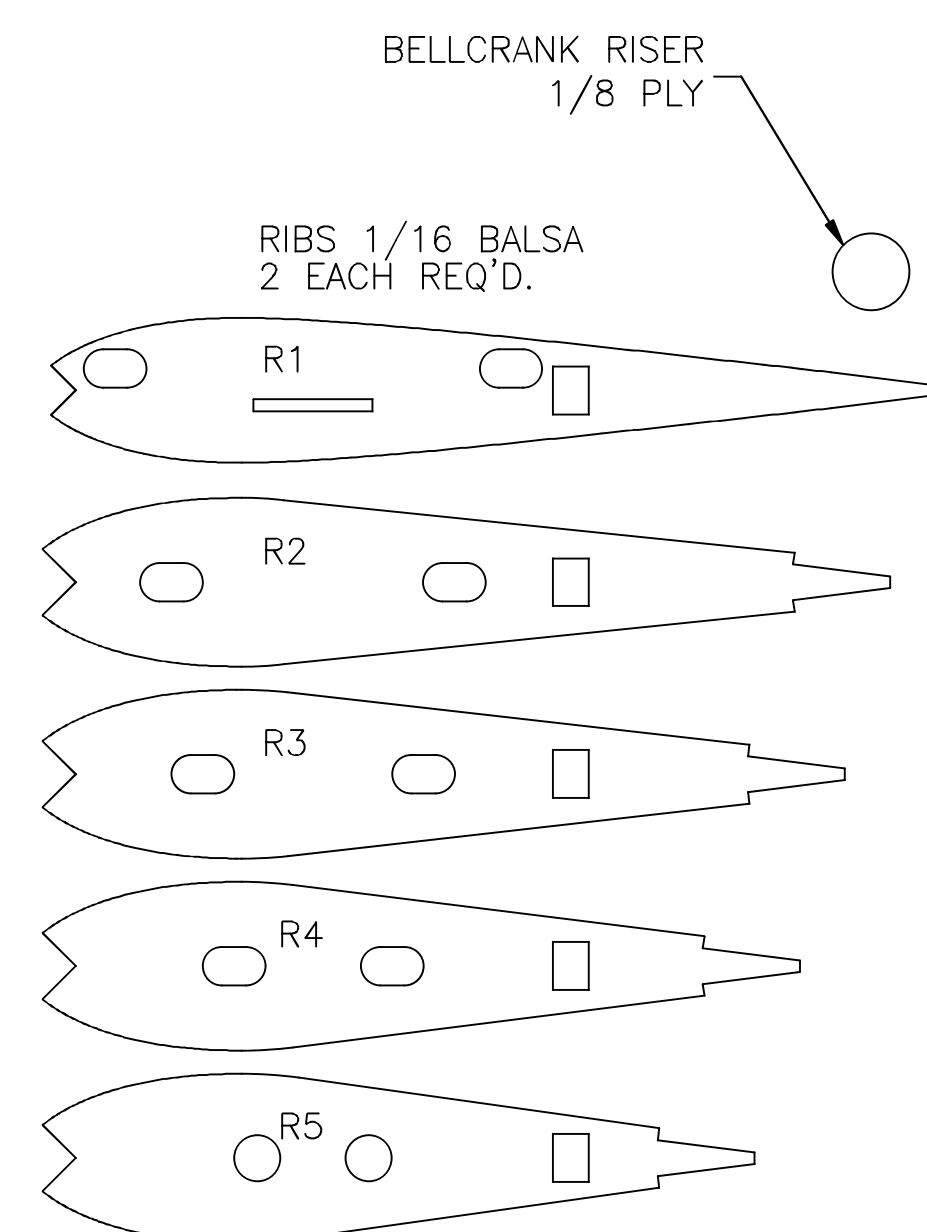

WARNING— DANGER!
 DO NOT FLY NEAR POWER LINES!
 INSTANT DEATH CAN RESULT FROM
 CONTACT WITH, OR PROXIMITY TO
 ELECTRIC POWER LINES.

BASED ON
 MATT KANIA'S
RINGMASTER

BABY RINGMASTER
 1/2 A
 21" SPAN 95 SQ. IN.
 STERLING KIT S13

CHECKED	APPROVED	PLANS
DRAWN	DATE 6 AUG 08	DWG NO BRM
SCALE FULL		REV. 1 SHEET 1 OF 1