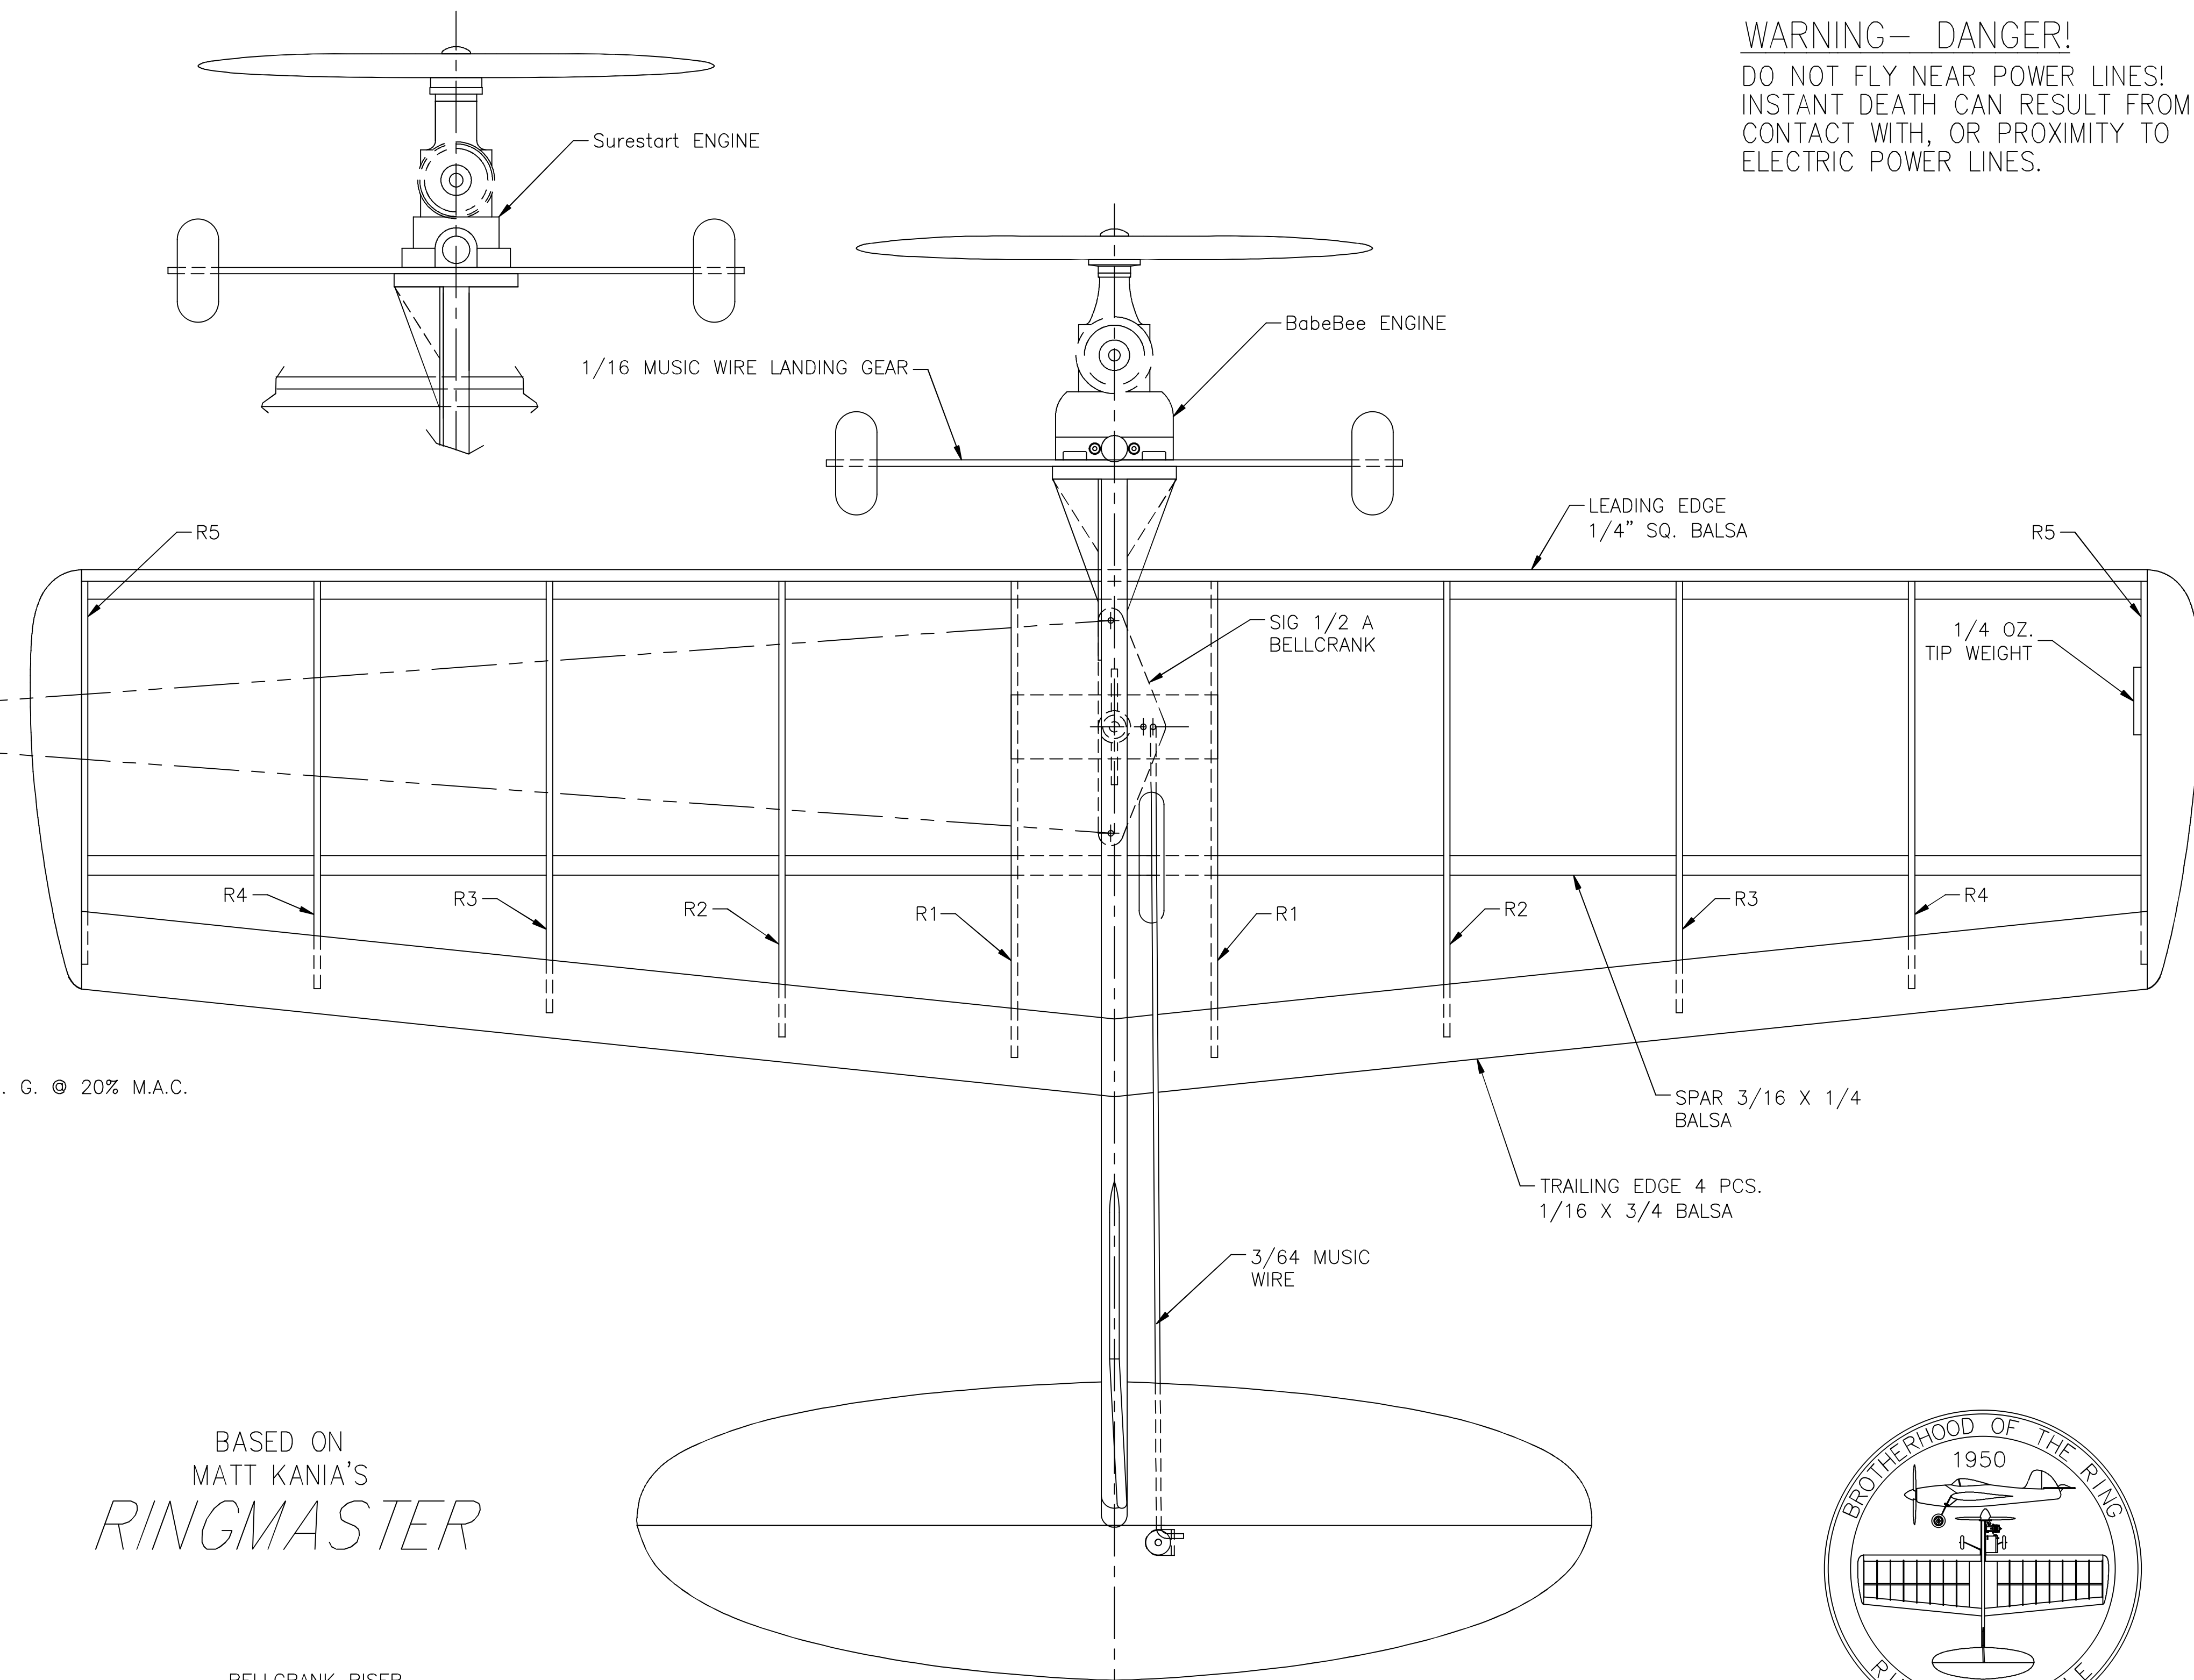

WARNING— DANGER!
 DO NOT FLY NEAR POWER LINES!
 INSTANT DEATH CAN RESULT FROM
 CONTACT WITH, OR PROXIMITY TO
 ELECTRIC POWER LINES.

BASED ON
 MATT KANIA'S
RINGMASTER

BABY RINGMASTER
 1/2 A
 21" SPAN 95 SQ. IN.
 STERLING KIT S13

CHECKED	APPROVED	PLANS
DRAWN	DATE 6 AUG 08	DWG NO BRM
SCALE FULL		REV. 1 SHEET 1 OF 1