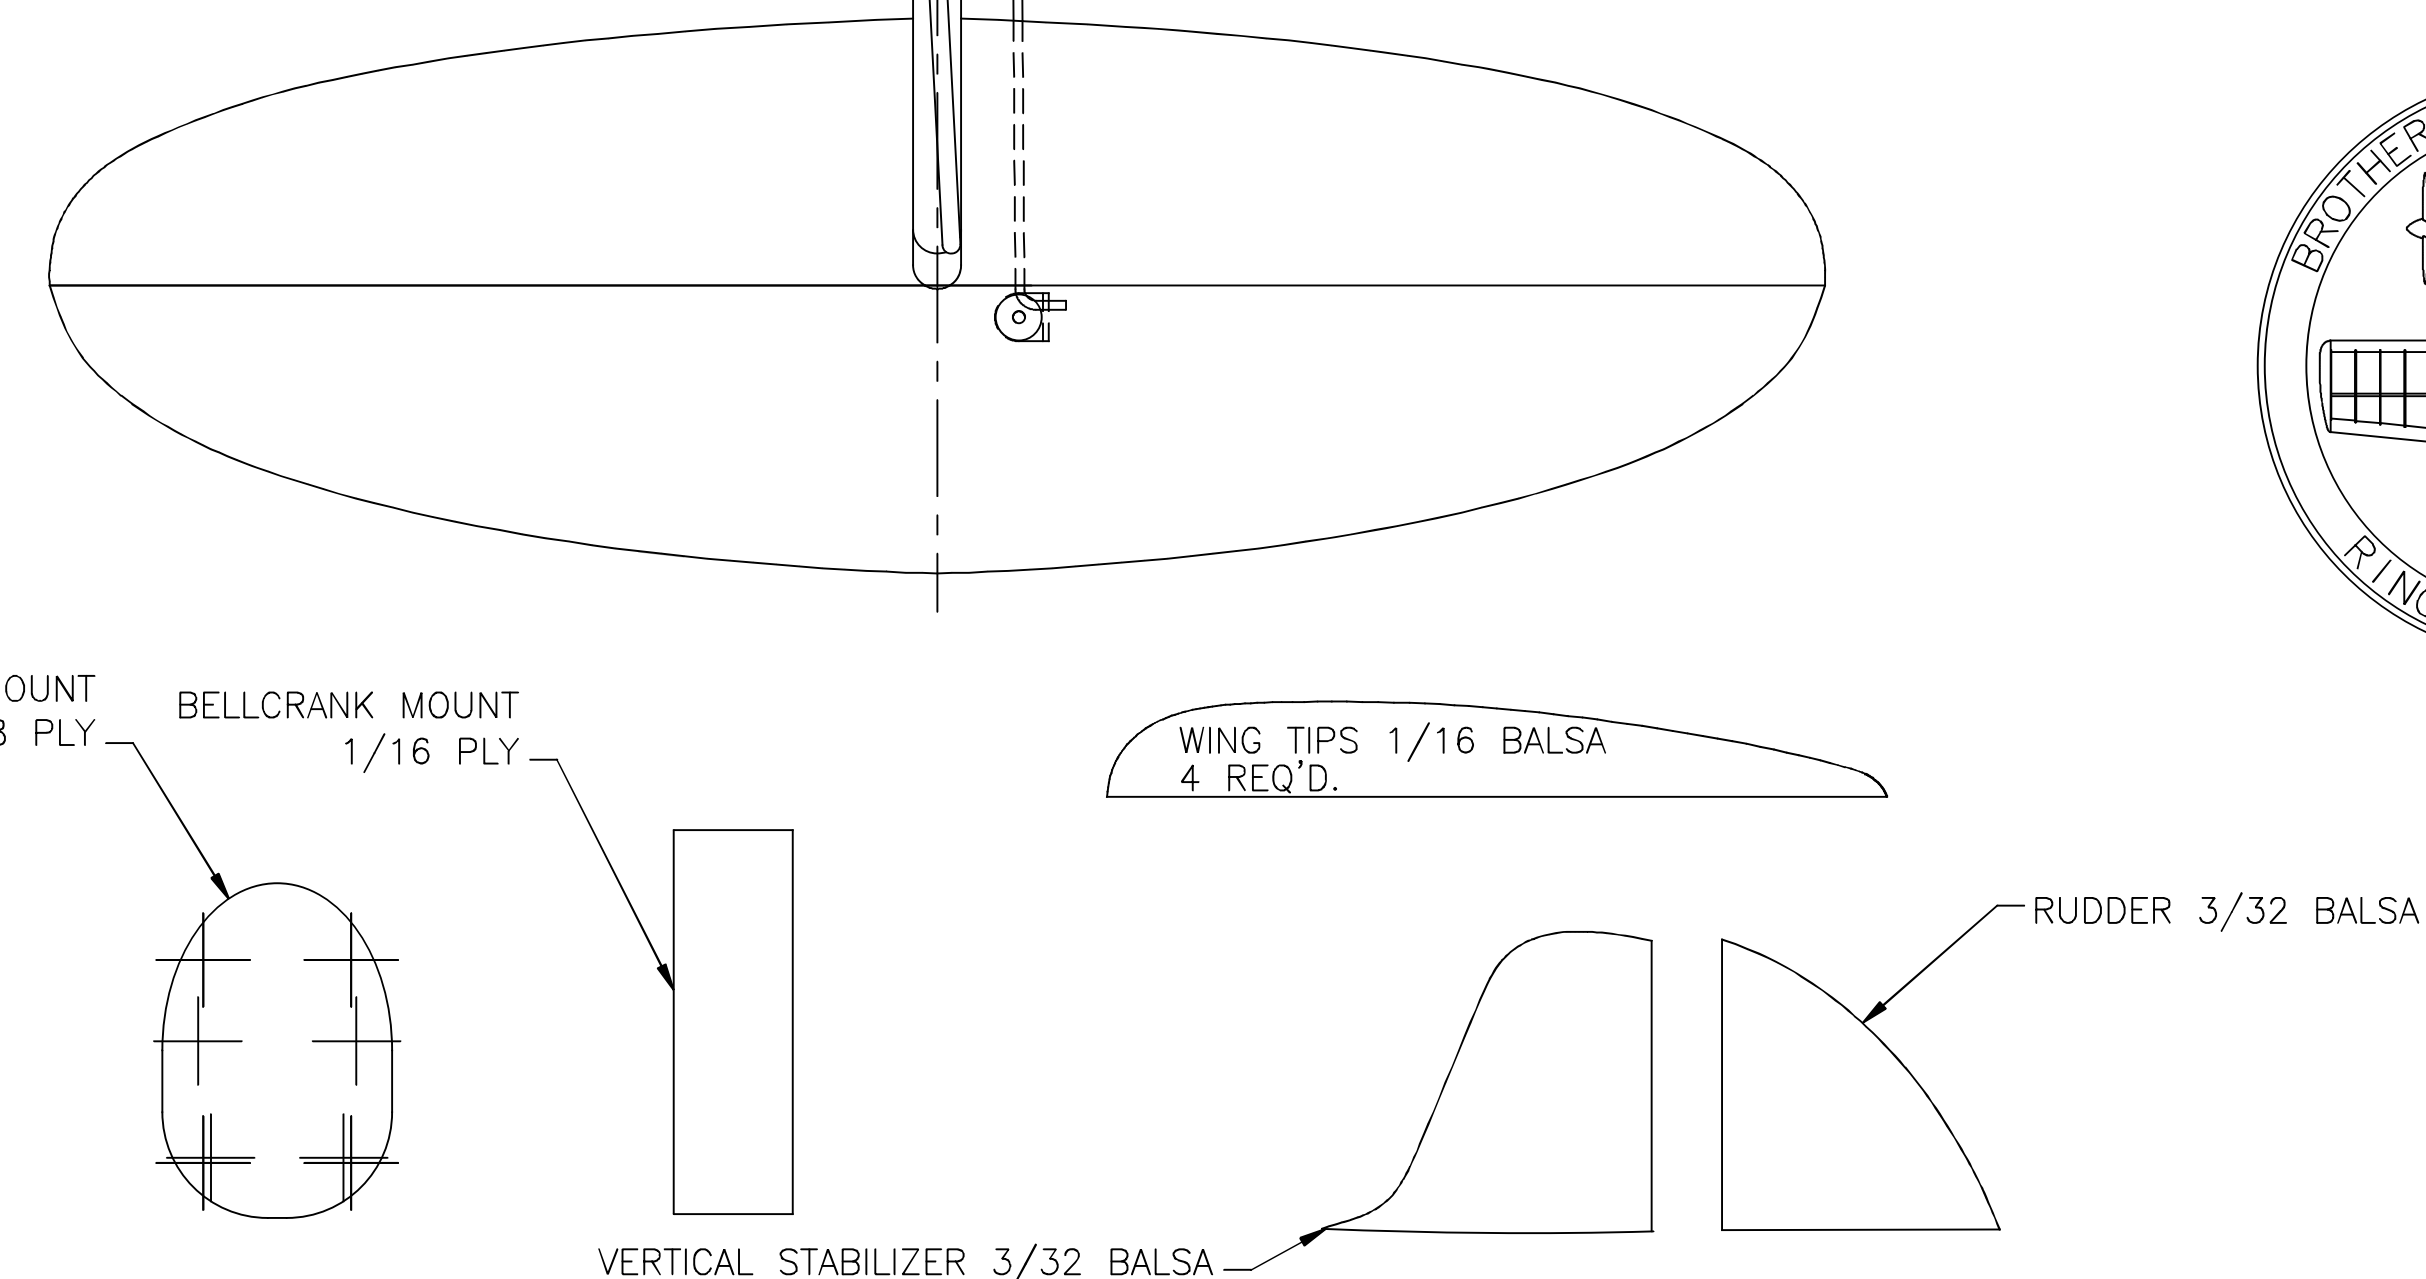

WARNING— DANGER!
 DO NOT FLY NEAR POWER LINES!
 INSTANT DEATH CAN RESULT FROM
 CONTACT WITH, OR PROXIMITY TO
 ELECTRIC POWER LINES.

BASED ON
 MATT KANIA'S
RINGMASTER

BABY RINGMASTER
 1/2 A
 21" SPAN 95 SQ. IN.
 STERLING KIT S13

CHECKED	APPROVED	PLANS
DRAWN	DATE 6 AUG 08	DWG NO BRM
SCALE FULL		REV. 1 SHEET 1 OF 1